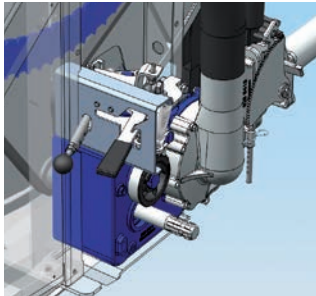

NEW

Turbine-gearbox combination

Full-flow turbine with even greater efficiency & manufactured by BAUER

BAUER

FOR A GREEN WORLD

Thoughtfully engineered for successful irrigation

4-speed-gear box

gives optimized drive ratio for all retraction speeds, includes integrated radial brake and PTO rewind shaft

NEWLY developed pipe drum-reel

with easily accessed drum-reel shaft for fast maintenance

ECOSTAR 4000 S

proven fail-safe technology & simple touch button menu system

Universal wheeled trolley

for large area rainguns or spray boom attachment

- Adjustable track width
- For symmetric and asymmetric retraction of the pipe with pendulum balance

Specification

RAINSTAR Model	Type	PE-pipe dia. mm	PE-pipe length m	Strip width m	Consumption m ³ /h	Nozzle sizes mm	Connection press bar	Weight kg	
								with water	less water
T32	65 - 270	65	270	53 - 68	14 - 35	14.0 - 22.0	3.5 - 11.0	2060	1407
	65 - 320	65	320	53 - 68	14 - 35	14.0 - 22.0	3.5 - 11.0	2227	1452
	65 - 350	65	350	53 - 67	14 - 31	14.0 - 20.0	3.5 - 11.0	2325	1479
	75 - 250	75	250	53 - 76	14 - 49	14.0 - 26.0	3.5 - 11.0	2269	1460
	75 - 280	75	280	53 - 76	14 - 49	14.0 - 26.0	3.5 - 11.0	2401	1496
	75 - 300	75	300	53 - 75	14 - 44	14.0 - 24.0	3.5 - 11.0	2489	1520
	75 - 330	75	330	53 - 75	14 - 44	14.0 - 22.0	3.5 - 11.0	2622	1555
	85 - 220	85	220	55 - 87	17 - 64	16.0 - 28.0	3.5 - 11.0	2412	1538
T42	75 - 350	75	350	53 - 75	14 - 39	14.0 - 22.0	3.5 - 11.0	2781	1650
	85 - 270	85	270	53 - 83	14 - 60	14.0 - 28.0	3.5 - 11.0	2767	1672
	85 - 300	85	300	53 - 83	14 - 60	14.0 - 28.0	3.5 - 11.0	2937	1720
	85 - 320	85	320	53 - 83	14 - 55	14.0 - 26.0	3.5 - 11.0	3051	1752
	90 - 260	90	260	55 - 90	17 - 73	16.0 - 30.0	3.5 - 11.0	2889	1718
	90 - 280	90	280	55 - 88	17 - 71	16.0 - 30.0	3.5 - 11.0	3016	1775
	90 - 300	90	300	55 - 86	17 - 69	16.0 - 30.0	3.5 - 11.0	3144	1792