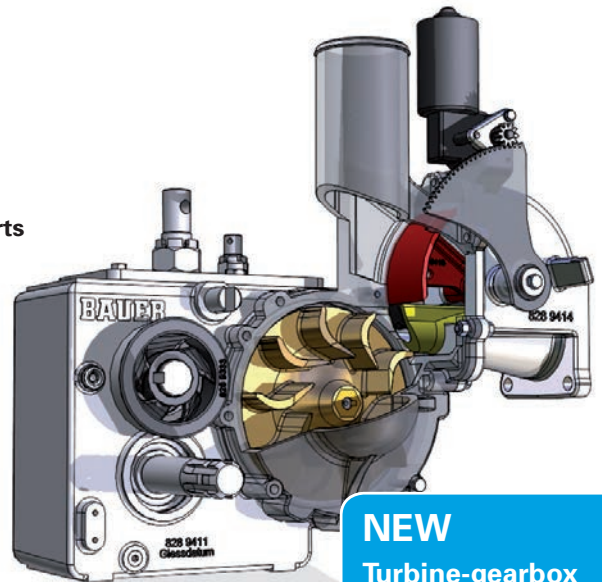

BAUER

FOR A GREEN WORLD

RAINSTAR T32/T42

The compact series for cost effective irrigation

- RAINSTAR with special BAUER PE-pipe
- 2-wheel chassis with adjustable track width and mechanical jack
- Revolving pipe drum-reel – with integrated mechanical leg supports
- Hot dip galvanized pipe drum, turntable and chassis
- Driven via BAUER turbine-gear combination consisting of:
NEW BAUER full-flow turbine TVR 18
NEW BAUER 4-speed gearbox with radial brake and PTO rewind system
- Irrigation computer ECOSTAR 4000S with back up battery and solar panel
- Automatic cart loading

NEW

Turbine-gearbox combination

Full-flow turbine with even greater efficiency & manufactured by BAUER

BAUER

FOR A GREEN WORLD

Thoughtfully engineered for successful irrigation

4-speed-gear box

gives optimized drive ratio for all retraction speeds, includes integrated radial brake and PTO rewind shaft

NEWLY developed pipe drum-reel

with easily accessed drum-reel shaft for fast maintenance

ECOSTAR 4000 S

proven fail-safe technology & simple touch button menu system

Universal wheeled trolley

for large area rainguns or spray boom attachment